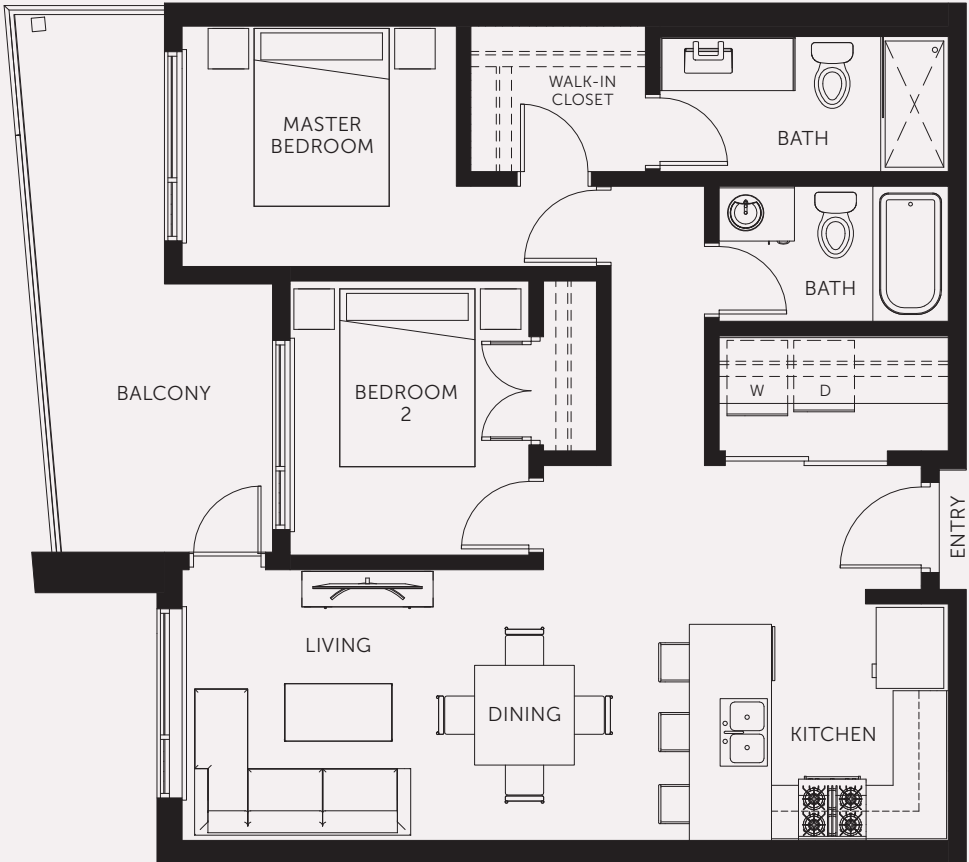

2B-1

2 BEDROOM
2 BATHROOM
847 SF INTERIOR | 141 SF EXTERIOR