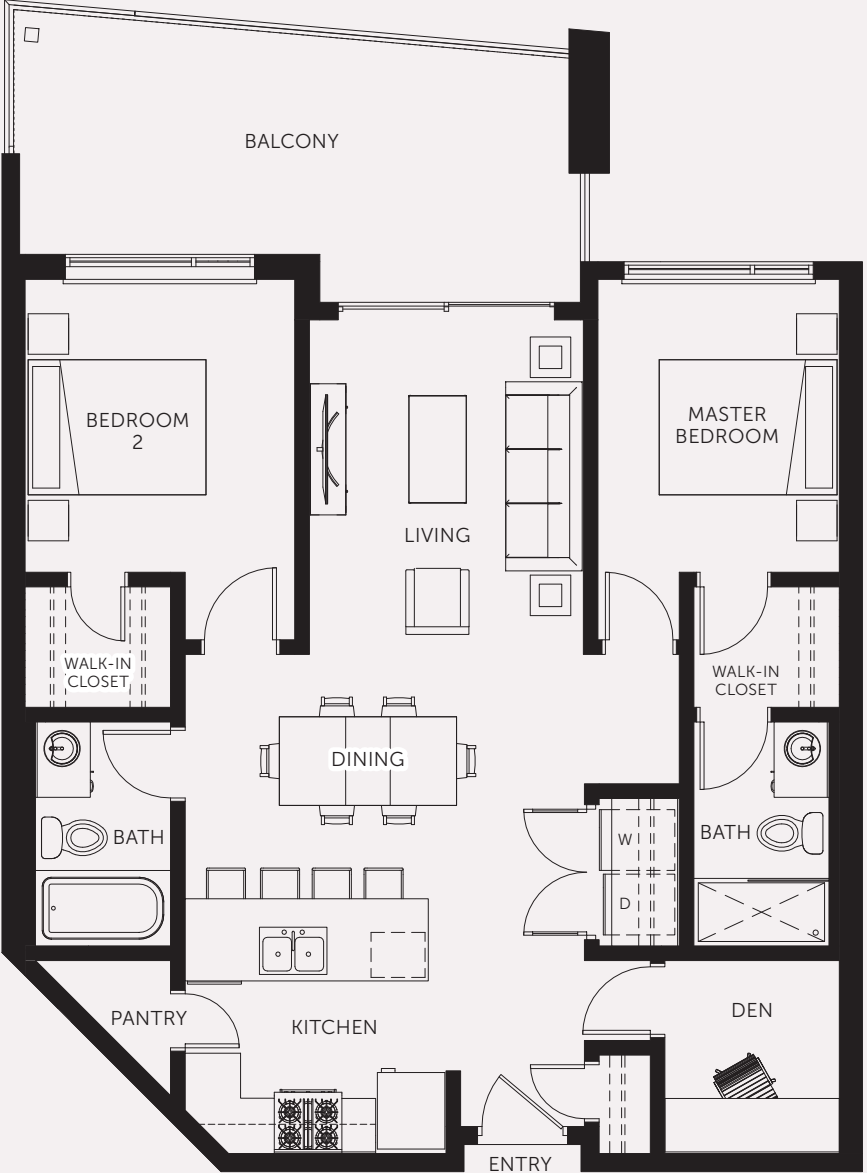

2BD-1

2 BEDROOM + DEN
2 BATHROOM
963 SF INTERIOR | 197 SF EXTERIOR

LEVEL 1

LEVEL 2

LEVEL 3

LEVEL 4

LEVEL 5

The Developer reserves the right to make modifications to floor plans, features and/or finishes without notice. Plans are not to scale. Sizes are based on architectural measurements E.&O.E.