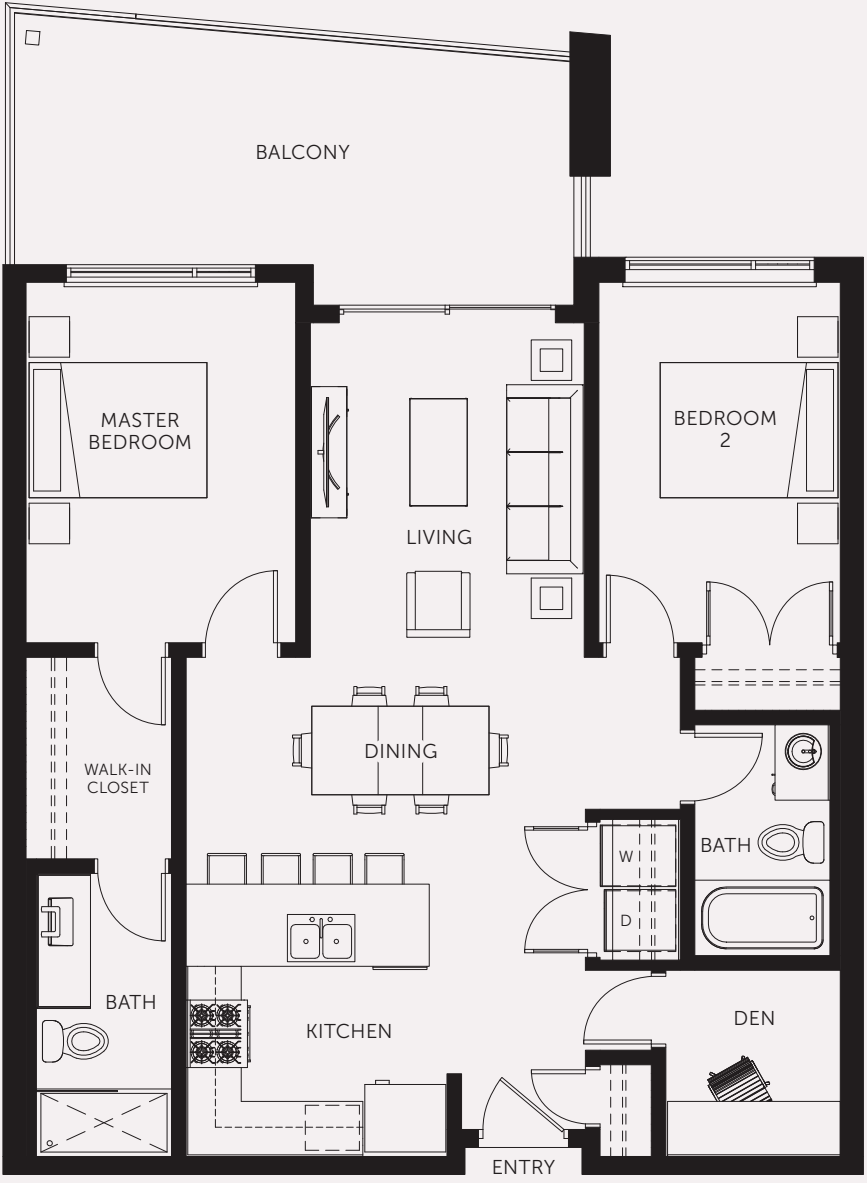

2BD-2

2 BEDROOM + DEN

2 BATHROOM

982-992 SF INTERIOR | 197 SF EXTERIOR